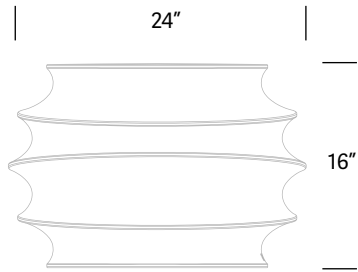

SWIZZLE™ Table

Swizzle™ is twisted, in a good way. Full of motion, the collection embodies both movement and perfect balance. Its easy-to-grip ridges make it a breeze to carry and puts a new spin on tables.

Model #	Height	Width	Weight
SW40	16"	24"	15 lbs

Material

One-piece, rotationally molded, specially formulated, high-impact polyethylene with ultraviolet light stabilizers (to reduce fading). The commercial-grade polyethylene material is also FDA-approved, making it ideal for restaurants, food courts and entertainment facilities. Chemically resistant to bleach, salt solution and chlorine solution. Premium TruColor™ material is fully compounded for superior color and quality assurance. Enhanced UV resistant formulation suitable for both indoor and outdoor use.