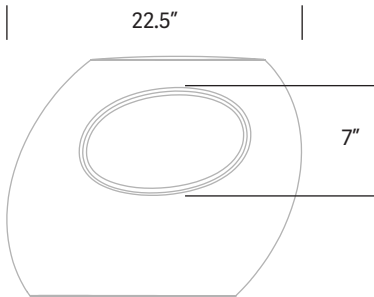

TONIK®

Model #	Height	Width	Depth	Weight
KG16	18"	21"	22.5"	13 lbs