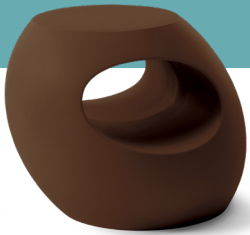

# KANGA™ Stool & Side Table

Kanga™ is a quirky piece of multi-functional furniture with a tilted design and spherical form that gives it a dynamic sense of motion. It can be used as a stool or side table and features a flat top, plus an open “pass-through” from one side to the other that makes it perfect for taking a seat or sharing a cocktail.

TONIK®

Model #	Height	Width	Depth	Weight
KG16	18"	21"	22.5"	13 lbs

## Material

One-piece, rotationally molded, specially formulated, high-impact polyethylene with ultraviolet light stabilizers (to reduce fading). The commercial-grade polyethylene material is also FDA-approved, making it ideal for restaurants, food courts and entertainment facilities. Chemically resistant to bleach, salt solution and chlorine solution. Premium TruColor™ material is fully compounded for superior color and quality assurance. Enhanced UV resistant formulation suitable for both indoor and outdoor use.