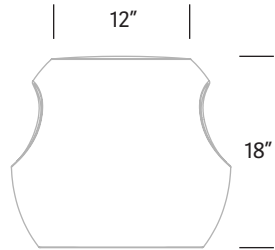

TONIK®

Model #	Height	Width	Depth	Weight
KG16	18"	21"	22.5"	13 lbs