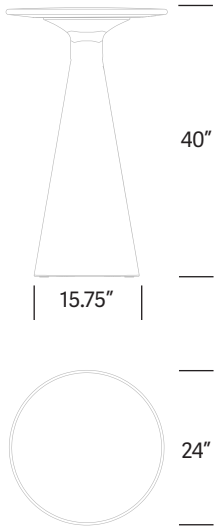

TONIK®

JUX™ Cocktail Table with Molded Top

designed by
Karim Rashid

A stretched, continuous shape folded and flared into being, JUX is an elegant interpretation of bar and dining sets. The collection is smooth and sculptural, while always conveying strength and durability for a range of environments. Deceptively simple at first glance, the JUX™ collection contains great complexity.

Model #	Height	Top Width	Base Width	Depth	Weight
JX41	39.8"	24"	15.75"	17"	27 lbs

Material

One-piece, rotationally molded, specially formulated, high-impact polyethylene with ultraviolet light stabilizers (to reduce fading). The commercial-grade polyethylene material is also FDA-approved, making it ideal for restaurants, food courts and entertainment facilities. Chemically resistant to bleach, salt solution and chlorine solution. Premium TruColor™ material is fully compounded for superior color and quality assurance. Enhanced UV resistant formulation suitable for both indoor and outdoor use.

Options

Illuminated Version (Moonglow only) / Bolt-down Plates / Ballasting (25 lbs)

Environmental Test Standards

GREENGUARD and GREENGUARD Gold Certified by UL Environment. Product certified for low chemical emissions to UL 2818. UL.COM/GG.

Performance Test Standards

Product tested to 500 lbs static load.

Warranty

5 year limited replacement warranty.

*To validate warranty, this product is required to be secured with a bolt-down kit or ballasted with a recommended 25 lbs. of sand. Ballasting sand not supplied by Norix. For complete warranty information, please refer to our Warranty Policy.

Maintenance