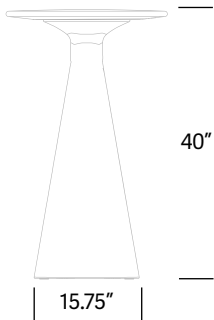

Model #	Height	Top Width	Base Width	Depth	Weight
JX41	39.8"	24"	15.75"	17"	27 lbs