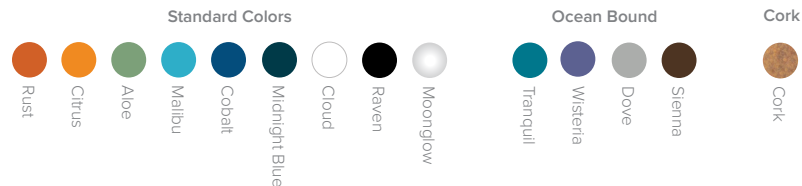

Options

Illuminated Version (Moonglow only) / Cork Appearance / Ballasting (25 lbs recommended)

Environmental Test Standards

GREENGUARD and GREENGUARD Gold Certified by UL Environment. Product certified for low chemical emissions to UL 2818. UL.COM/GG.

Due to differences in monitors, printers and materials, actual product colors may vary. Color chips are available for more accurate depiction of color.

Color

Item has a Ballast Port

Corded or Rechargeable Options