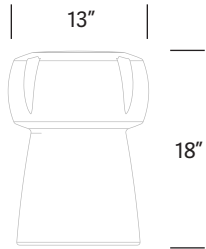

TONIK®

CORKY® Stool

Let the tops pop, yo! And pop those bottles on Corky®, our champagne cork inspired stool that will make you feel all bubbly inside. Corky® goes perfect with friends and your favorite champers.

Designed By
PLANET 9 STUDIO

Model #	Height	Width	Depth	Weight
CK16	18"	13"	11.5"	7 lbs

Material

One-piece, rotationally molded, specially formulated, high-impact polyethylene with ultraviolet light stabilizers (to reduce fading). The commercial-grade polyethylene material is also FDA-approved, making it ideal for restaurants, food courts and entertainment facilities. Chemically resistant to bleach, salt solution and chlorine solution. Premium TruColor™ material is fully compounded for superior color and quality assurance. Enhanced UV resistant formulation suitable for both indoor and outdoor use.

Options

Illuminated Version (Moonglow only) / Cork Appearance / Ballasting (25 lbs recommended)

Environmental Test Standards

GREENGUARD and GREENGUARD Gold Certified by UL Environment. Product certified for low chemical emissions to UL 2818. UL.COM/GG.

Performance Test Standards

Product tested to 500 lbs static load.

Assembly

None Required

Warranty

5 year limited replacement warranty.

Maintenance

For routine and regular cleaning maintenance, Tonik recommends the use of Simple Green® or an equivalent cleaning product. For the deep-scrub cleaning of tougher stains, marks and debris, we recommend the use of Clorox® Clean-Up® Cleaner + Bleach or an equivalent cleaning solution.

Due to differences in monitors, printers and materials, actual product colors may vary. Color chips are available for more accurate depiction of color.

Color

Item has a Ballast Port

Corded or Rechargeable Options