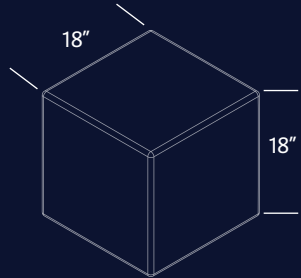

TONIK®

Corded or Rechargeable
Options

ILLUMINATED TUMBLER™ Square Seat/Side table

Designed By
 PLANET 9 STUDIO

Tumbler™ is TONIK's versatile duo of rotationally molded furniture that can be used as tables or stools. Available in 18-inch tall rounds and squares, Tumbler™ creates the perfect spot for friends to kick back indoors or outdoors and enjoy the chilled beverage of their choice.

Model #	Height	Width	Depth	Weight
TR16-18SR	18"	18"	18"	12 lbs

Material

One-piece, rotationally molded, specially formulated, high-impact polyethylene with ultraviolet light stabilizers (to reduce fading). The commercial-grade polyethylene material is also FDA-approved, making it ideal for restaurants, food courts and entertainment facilities. Chemically resistant to bleach, salt solution and chlorine solution. Premium TruColor™ material is fully compounded for superior color and quality assurance. Enhanced UV resistant formulation suitable for both indoor and outdoor use.