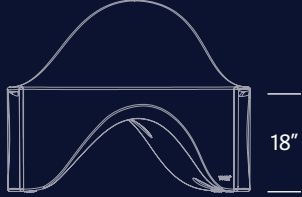

TONIK®

 Corded or Rechargeable Options

ILLUMINATED RIPTIDE™ Chair

designed by
Karim Rashid

Riptide™ is a modular seating system with three primary shapes that make endless configurations. It's made especially for hospitality and other commercial environments but fits in just as well in cocktail lounges, outdoor recreational areas and any space where you might find old friends hanging out together or new friends making connections.

Model #	Height	Width	Seat Depth	Weight
RT11	33"	41.75"	24.5"	36 lbs

Material	One-piece, rotationally molded, specially formulated, high-impact polyethylene with ultraviolet light stabilizers (to reduce fading). The commercial-grade polyethylene material is also FDA-approved, making it ideal for restaurants, food courts and entertainment facilities. Chemically resistant to bleach, salt solution and chlorine solution. Premium TruColor™ material is fully compounded for superior color and quality assurance. Enhanced UV resistant formulation suitable for both indoor and outdoor use.
Lighting	Highly efficient LEDs brilliantly illuminate Tonik furniture. Standard AC power cable or rechargeable batteries (or a combination of both) can power Tonik Illuminated furniture. Choose the option that best fits your space capabilities.
Options	Ganging plates / Anchor Kit / USB port
Environmental Test Standards	GREENGUARD and GREENGUARD Gold Certified by UL Environment. Product certified for low chemical emissions to UL 2818. UL.COM/GG.
Performance Test Standards	Product tested to 500 lbs static load.
Assembly	None Required
Warranty	Product: 5 year limited replacement warranty. Lighting: 1 year limited replacement warranty.
Maintenance	For routine and regular cleaning maintenance, Tonik recommends the use of Simple Green® or an equivalent cleaning product. For the deep-scrub cleaning of tougher stains, marks and debris, we recommend the use of Clorox® Clean-Up® Cleaner + Bleach or an equivalent cleaning solution.
Color	 Moonglow