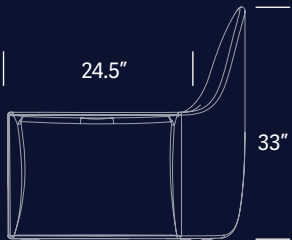

TONIK®

 Corded or Rechargeable Options

ILLUMINATED RIPTIDE™ Chair

designed by
Karim Rashid

Riptide™ is a modular seating system with three primary shapes that make endless configurations. It's made especially for hospitality and other commercial environments but fits in just as well in cocktail lounges, outdoor recreational areas and any space where you might find old friends hanging out together or new friends making connections.

Model #	Height	Width	Seat Depth	Weight
RT11	33"	41.75"	24.5"	36 lbs

Material	One-piece, rotationally molded, specially formulated, high-impact polyethylene with ultraviolet light stabilizers (to reduce fading). The commercial-grade polyethylene material is also FDA-approved, making it ideal for restaurants, food courts and entertainment facilities. Chemically resistant to bleach, salt solution and chlorine solution. Premium TruColor™ material is fully compounded for superior color and quality assurance. Enhanced UV resistant formulation suitable for both indoor and outdoor use.
Lighting	Highly efficient LEDs brilliantly illuminate Tonik furniture. Standard AC power cable or rechargeable batteries (or a combination of both) can power Tonik Illuminated furniture. Choose the option that best fits your space capabilities.
Options	Ganging plates / Anchor Kit / USB port
Environmental Test Standards	GREENGUARD and GREENGUARD Gold Certified by UL Environment. Product certified for low chemical emissions to UL 2818. UL.COM/GG.
Performance Test Standards	Product tested to 500 lbs static load.
Assembly	None Required
Warranty	Product: 5 year limited replacement warranty. Lighting: 1 year limited replacement warranty.
Maintenance	For routine and regular cleaning maintenance, Tonik recommends the use of Simple Green® or an equivalent cleaning product. For the deep-scrub cleaning of tougher stains, marks and debris, we recommend the use of Clorox® Clean-Up® Cleaner + Bleach or an equivalent cleaning solution.
Color	 Moonglow