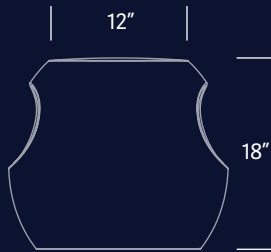

ILLUMINATED KANGA™ Stool & Side Table

Kanga™ is a quirky piece of multi-functional furniture with a tilted design and spherical form that gives it a dynamic sense of motion. It can be used as a stool or side table and features a flat top, plus an open “pass-through” from one side to the other that makes it perfect for taking a seat or sharing a cocktail.

TONIK®

Model #	Height	Width	Depth	Weight
KG16	18"	21"	22.5"	13 lbs

Material

One-piece, rotationally molded, specially formulated, high-impact polyethylene with ultraviolet light stabilizers (to reduce fading). The commercial-grade polyethylene material is also FDA-approved, making it ideal for restaurants, food courts and entertainment facilities. Chemically resistant to bleach, salt solution and chlorine solution. Premium TruColor™ material is fully compounded for superior color and quality assurance. Enhanced UV resistant formulation suitable for both indoor and outdoor use.