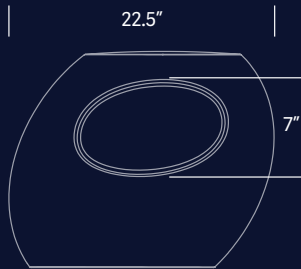

ILLUMINATED KANGA™ Stool & Side Table

Kanga™ is a quirky piece of multi-functional furniture with a tilted design and spherical form that gives it a dynamic sense of motion. It can be used as a stool or side table and features a flat top, plus an open “pass-through” from one side to the other that makes it perfect for taking a seat or sharing a cocktail.

TONIK®

Model #	Height	Width	Depth	Weight
KG16	18"	21"	22.5"	13 lbs

Material

One-piece, rotationally molded, specially formulated, high-impact polyethylene with ultraviolet light stabilizers (to reduce fading). The commercial-grade polyethylene material is also FDA-approved, making it ideal for restaurants, food courts and entertainment facilities. Chemically resistant to bleach, salt solution and chlorine solution. Premium TruColor™ material is fully compounded for superior color and quality assurance. Enhanced UV resistant formulation suitable for both indoor and outdoor use.

Lighting

Highly efficient LEDs brilliantly illuminate Tonik furniture. Standard AC power cable or rechargeable batteries (or a combination of both) can power Tonik Illuminated furniture. Choose the option that best fits your space capabilities.

Environmental Test Standards

GREENGUARD and GREENGUARD Gold Certified by UL Environment. Product certified for low chemical emissions to UL 2818. UL.COM/GG.

Performance Test Standards

Product tested to 500 lbs static load.

Assembly

None Required

Warranty

Product: 5 year limited replacement warranty.
Lighting: 1 year limited replacement warranty.

Maintenance

For routine and regular cleaning maintenance, Tonik recommends the use of Simple Green® or an equivalent cleaning product. For the deep-scrub cleaning of tougher stains, marks and debris, we recommend the use of Clorox® Clean-Up® Cleaner + Bleach or an equivalent cleaning solution.

Color

Due to differences in monitors, printers and materials, actual product colors may vary. Color chips are available for more accurate depiction of color.