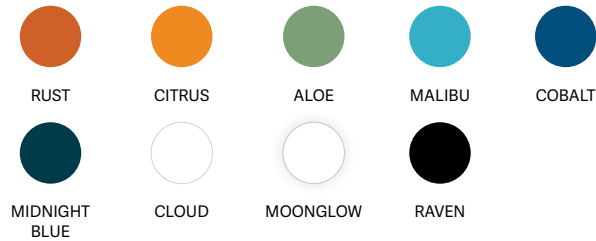

RAVEN

JUX™ BAR STOOL

RUST

CITRUS

ALOE

MALIBU

COBALT

MIDNIGHT
BLUE

COBALT

MIDNIGHT
BLUE

CLOUD

MOONGLOW

RAVEN

JUX™ BAR TABLE

OPTIONAL LAMINATE TOPS

JUX™ DINING TABLE

OPTIONAL LAMINATE TOPS

KANGA™ STOOL

KUBE SERIES

RIPTIDE™ BENCH

RIPTIDE™ SEAT

				
RUST	CITRUS	ALOE	MALIBU	TRANQUIL
				
COBALT	MIDNIGHT BLUE	WISTERIA	DOVE	SIENNA
				
CLOUD	MOONGLOW	RAVEN	LUX IVORY	LUX ONYX

SWIZZLE™ TABLE

				
RUST	CITRUS	ALOE	MALIBU	TRANQUIL
				
COBALT	MIDNIGHT BLUE	WISTERIA	DOVE	SIENNA
				
CLOUD	RAVEN	LUX IVORY	LUX ONYX	

RIPTIDE™ WISHBONE

				
RUST	CITRUS	ALOE	MALIBU	TRANQUIL
				
COBALT	MIDNIGHT BLUE	WISTERIA	DOVE	SIENNA
				
CLOUD	MOONGLOW	RAVEN	LUX IVORY	LUX ONYX