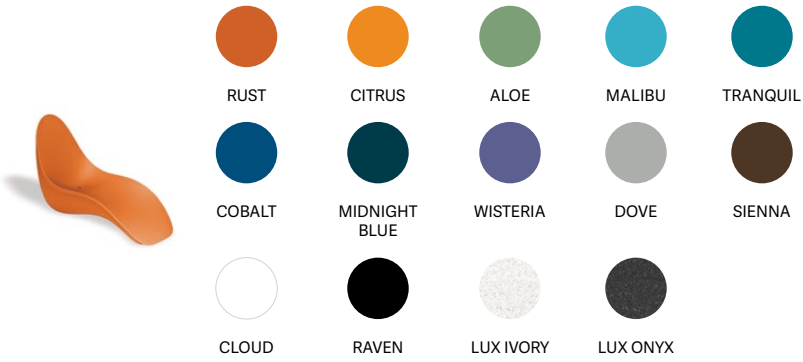

TONIK[®]

Design Guide 2025

COLOR KEY

Due to differences in monitors, printers and materials, actual product colors may vary.
Color chips are available for more accurate depiction of color.

*The Super Chair palette is not offering color chips at this time.

STANDARD COLOR PALETTE

SERENITY PALETTE

SUPER CHAIR PALETTE*

LUX PALETTE

CORK FINISH

JUX™ TOP OPTIONS

CORD COLORS

BIKINI® LOUNGER