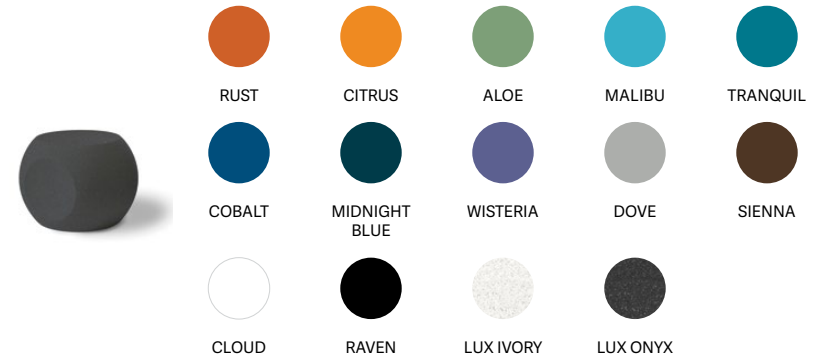

DIMPLE™ STOOL & PLANTER