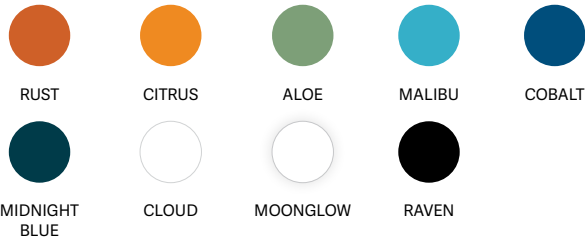

RAVEN

JUX™ BAR STOOL

RUST

CITRUS

ALOE

MALIBU

COBALT

MIDNIGHT
BLUE

COBALT

MIDNIGHT
BLUE

CLOUD

MOONGLOW

RAVEN

JUX™ BAR TABLE

OPTIONAL LAMINATE TOPS

JUX™ DINING TABLE

OPTIONAL LAMINATE TOPS

KANGA™ STOOL

KUBE SERIES

RIPTIDE™ BENCH

RIPTIDE™ SEAT

				
RUST	CITRUS	ALOE	MALIBU	TRANQUIL
				
COBALT	MIDNIGHT BLUE	WISTERIA	DOVE	SIENNA
				
CLOUD	MOONGLOW	RAVEN	LUX IVORY	LUX ONYX

SWIZZLE™ TABLE

				
RUST	CITRUS	ALOE	MALIBU	TRANQUIL
				
COBALT	MIDNIGHT BLUE	WISTERIA	DOVE	SIENNA
				
CLOUD	RAVEN	LUX IVORY	LUX ONYX	

RIPTIDE™ WISHBONE

				
RUST	CITRUS	ALOE	MALIBU	TRANQUIL
				
COBALT	MIDNIGHT BLUE	WISTERIA	DOVE	SIENNA
				
CLOUD	MOONGLOW	RAVEN	LUX IVORY	LUX ONYX