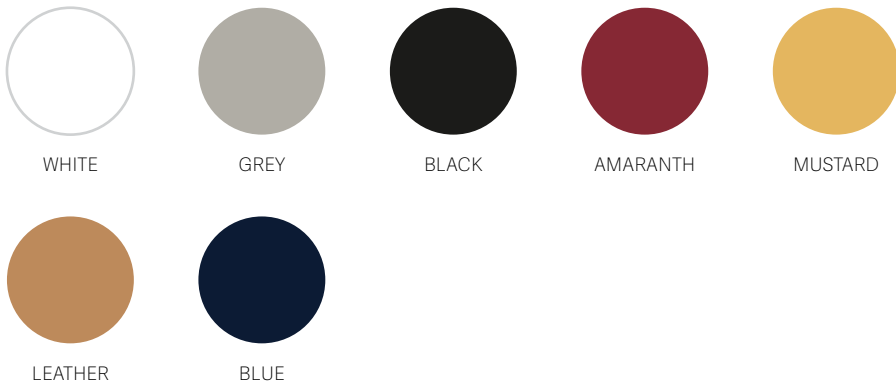

TONIK[®]

Design Guide 2025

COLOR KEY

Due to differences in monitors, printers and materials, actual product colors may vary.
Color chips are available for more accurate depiction of color.

*The Super Chair palette is not offering color chips at this time.

STANDARD COLOR PALETTE

SERENITY PALETTE

SUPER CHAIR PALETTE*

LUX PALETTE

CORK FINISH

JUX™ TOP OPTIONS

CORD COLORS

BIKINI® LOUNGER