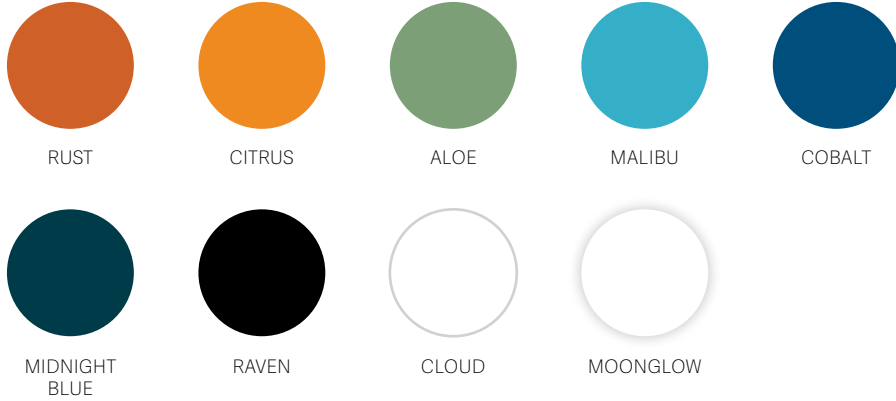

TONIK[®]

Design Guide 2025

COLOR KEY

Due to differences in monitors, printers and materials, actual product colors may vary.
Color chips are available for more accurate depiction of color.

*The Super Chair palette is not offering color chips at this time.

STANDARD COLOR PALETTE

SERENITY PALETTE

SUPER CHAIR PALETTE*

LUX PALETTE

CORK FINISH

JUX™ TOP OPTIONS

CORD COLORS

BIKINI® LOUNGER