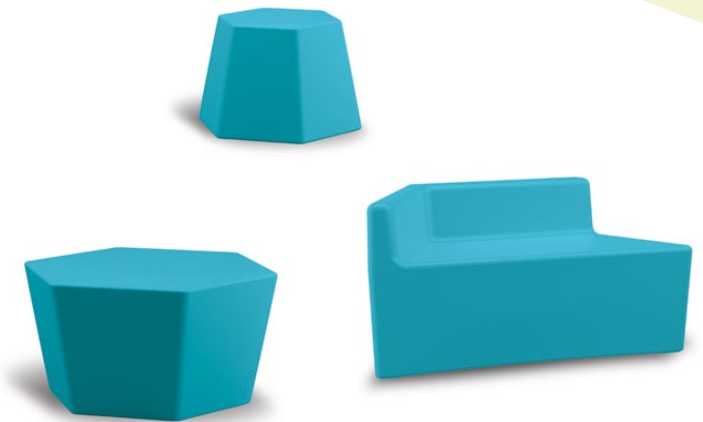

The Tonik® take on fun and durable kids furniture = Tonikids™. The bright and colorful modular furniture sparks the imagination and adds to the fun of... well, being a kid!