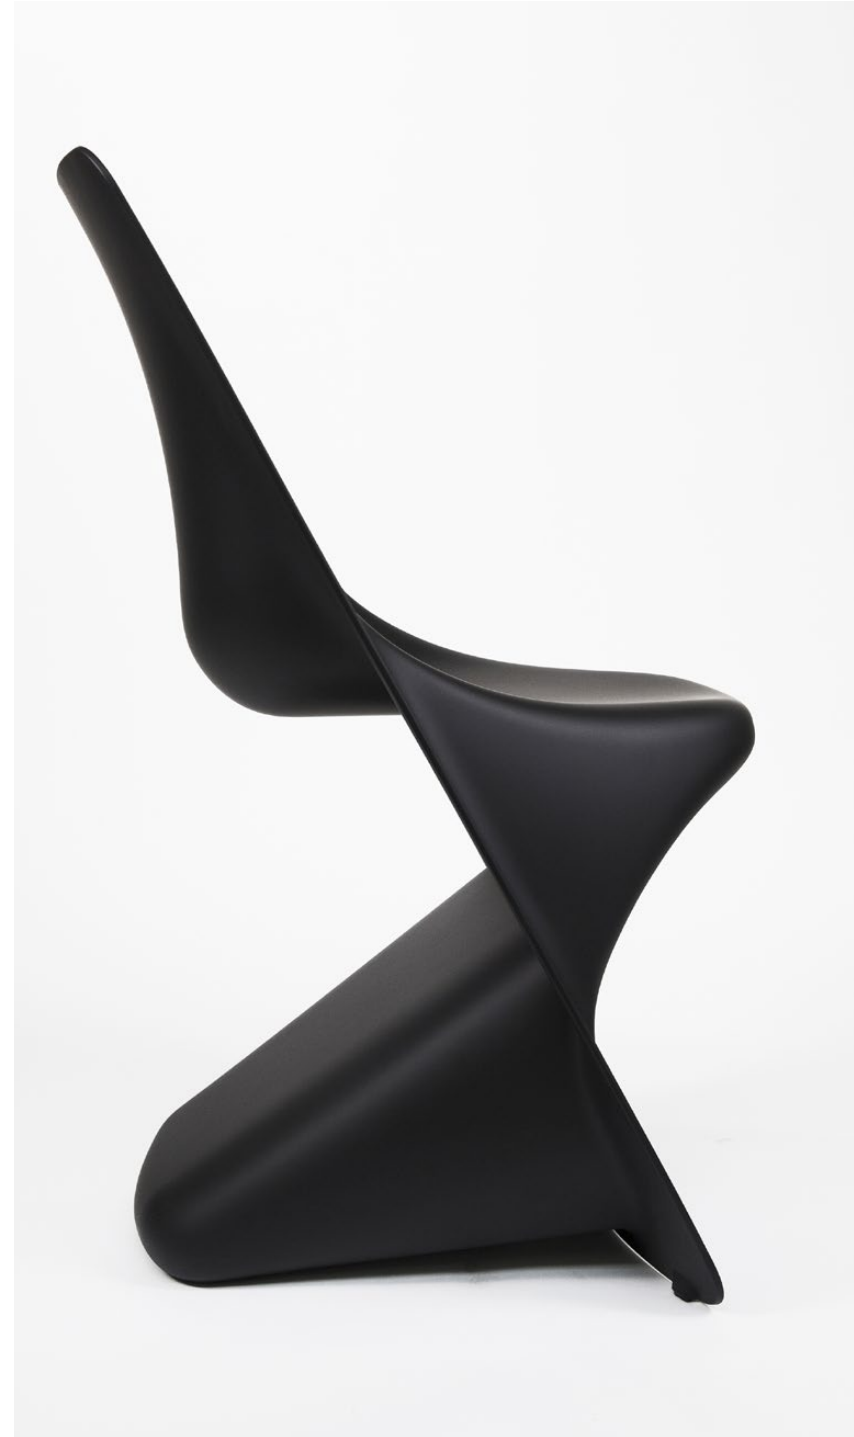

TONIK[®]

SUPER CHAIR

Super Chair is a nestable monobloc chair, distinguished by its flowing form bound by its rectangular outline. The chair, entirely Made in Italy, is produced with injection molding technology and it's made of 100% recycled polypropylene with a SILKY® finish to add a sophisticated and matte aspect and a soft touch to the surface.

Nicholas Baker, is well-known for his delightful designs and experiments with emerging technology. The American designer, to achieve Super Chair unique silhouette, started from a simple diagonal line drawn on paper and then developed the concept in virtual reality. With the help of a VR headset and dedicated software, Baker modeled a rectangular 3D plane to create a sinuous and fluid shape, instantly recognizable.

BIKINI® LOUNGER

Make some waves with the Bikini® Lounger from Tonik®.

This chic lounge chair is the perfect centerpiece to any poolside, lake shore, or seaside. Guests and residents are immediately invited by the elegant curves and brilliant colors to lay back and unwind. The roto-molded, one-piece shape allows for ballasting and partial submersion into water. The Bikini® Lounger eliminates common failure points with the elegant, yet uncomplicated design. UV, salt and chlorine resistance means the Bikini® Lounger is built Tonik® Tough to stand the test of time.

KANGA™

Kanga™ is a quirky piece of multi-functional furniture with a tilted design and spherical form that gives it a dynamic sense of motion. It can be used as a stool or side table and features a flat top, plus an open “pass-through” from one side to the other that makes it perfect for taking a seat or sharing a cocktail.