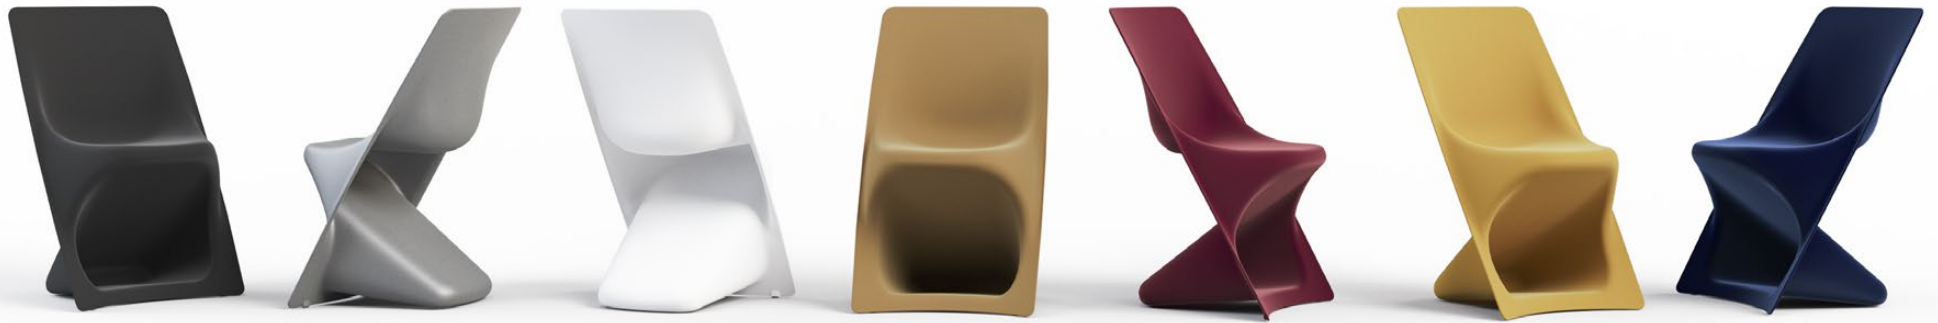

TONIK[®]

SUPER CHAIR

Super Chair is a nestable monobloc chair, distinguished by its flowing form bound by its rectangular outline. The chair, entirely Made in Italy, is produced with injection molding technology and it's made of 100% recycled polypropylene with a SILKY® finish to add a sophisticated and matte aspect and a soft touch to the surface.

Nicholas Baker, is well-known for his delightful designs and experiments with emerging technology. The American designer, to achieve Super Chair unique silhouette, started from a simple diagonal line drawn on paper and then developed the concept in virtual reality. With the help of a VR headset and dedicated software, Baker modeled a rectangular 3D plane to create a sinuous and fluid shape, instantly recognizable.

KANGA™

Kanga™ is a quirky piece of multi-functional furniture with a tilted design and spherical form that gives it a dynamic sense of motion. It can be used as a stool or side table and features a flat top, plus an open “pass-through” from one side to the other that makes it perfect for taking a seat or sharing a cocktail.

RIPTIDE™

Riptide™ is a modular seating system with three primary shapes that make endless configurations. It's made especially for hospitality and other commercial environments, but fits in just as well in cocktail lounges, outdoor recreational areas and any space where you might find old friends hanging out together or new friends making connections.