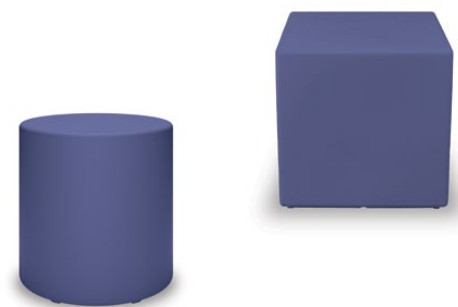

TUMBLER®

Tumbler® is TONIK's versatile duo of rotationally-molded furniture that can be used as tables or stools. Available in 18-inch tall rounds and squares, Tumbler® creates the perfect spot for friends to kick back indoors or outdoors and enjoy the chilled beverage of their choice.