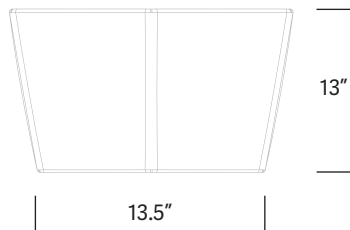

# GEMZ™ Small

This multi-function marvel allows you to flip the product on one side and use it as a stool. Flip it on its other side and you have a table. It's an ideal kids seating solution with a fun shape that's ready to be configured to your space.

Model #	Height	Top Width	Base Width	Weight
GM16-SM	13"	20"	13.5"	8.6 lbs