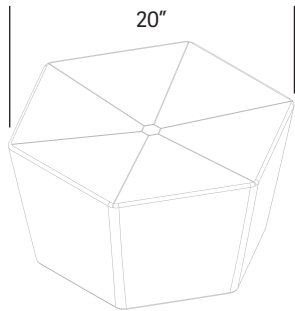

# GEMZ™ Small

This multi-function marvel allows you to flip the product on one side and use it as a stool. Flip it on its other side and you have a table. It's an ideal kids seating solution with a fun shape that's ready to be configured to your space.

Model #	Height	Top Width	Base Width	Weight
GM16-SM	13"	20"	13.5"	8.6 lbs