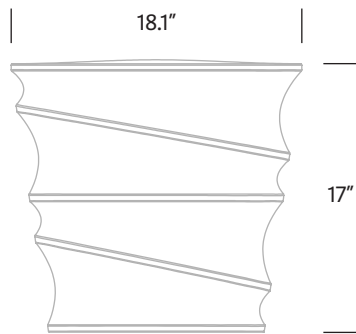

SWIZZLE™ Stool

Swizzle™ is twisted, in a good way. Full of motion, the collection embodies both movement and perfect balance. Its easy-to-grip ridges make it a breeze to carry and puts a new spin on seating.

TONIK®

Model #	Height	Width	Base	Weight
SW16	17"	18.1"	13.5"	11 lbs

Material

One-piece, rotationally molded, specially formulated, high-impact polyethylene with ultraviolet light stabilizers (to reduce fading). The commercial-grade polyethylene material is also FDA-approved, making it ideal for restaurants, food courts and entertainment facilities. Chemically resistant to bleach, salt solution and chlorine solution. Premium TruColor™ material is fully compounded for superior color and quality assurance. Enhanced UV resistant formulation suitable for both indoor and outdoor use.