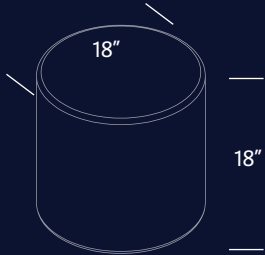

TONIK®

 Corded or Rechargeable Options

ILLUMINATED TUMBLER™ Round Seat/Side table

Designed By
 PLANET 9 STUDIO

Tumbler™ is TONIK's versatile duo of rotationally molded furniture that can be used as tables or stools. Available in 18-inch tall rounds and squares, Tumbler™ creates the perfect spot for friends to kick back indoors or outdoors and enjoy the chilled beverage of their choice.

Model #	Height	Width	Depth	Weight
TR16-18RD	18"	18"	18"	9 lbs

Material	One-piece, rotationally molded, specially formulated, high-impact polyethylene with ultraviolet light stabilizers (to reduce fading). The commercial-grade polyethylene material is also FDA-approved, making it ideal for restaurants, food courts and entertainment facilities. Chemically resistant to bleach, salt solution and chlorine solution. Premium TruColor™ material is fully compounded for superior color and quality assurance. Enhanced UV resistant formulation suitable for both indoor and outdoor use.
Lighting	Highly efficient LEDs brilliantly illuminate Tonik furniture. Standard AC power cable or rechargeable batteries (or a combination of both) can power Tonik Illuminated furniture. Choose the option that best fits your space capabilities.
Options	Bolt-down plates / Ganging plates
Environmental Test Standards	GREENGUARD and GREENGUARD Gold Certified by UL Environment. Product certified for low chemical emissions to UL 2818. UL.COM/GG.
Performance Test Standards	Product tested to 500 lbs static load.
Assembly	None Required
Warranty	Product: 5 year limited replacement warranty. Lighting: 1 year limited replacement warranty.
Maintenance	For routine and regular cleaning maintenance, Tonik recommends the use of Simple Green® or an equivalent cleaning product. For the deep-scrub cleaning of tougher stains, marks and debris, we recommend the use of Clorox® Clean-Up® Cleaner + Bleach or an equivalent cleaning solution.
Color	 Moonglow