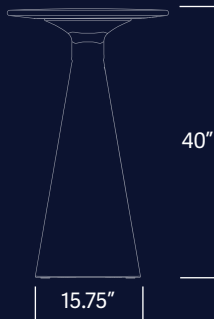

TONIK®

Corded or Rechargeable
Options

ILLUMINATED JUX™ Cocktail Table with Molded Top

designed by
Karim Rashid

tonik

A stretched, continuous shape folded and flared into being, JUX is an elegant interpretation of bar and dining sets. The collection is smooth and sculptural, while always conveying strength and durability for a range of environments. Deceptively simple at first glance, the JUX™ collection contains great complexity.

Model #	Height	Top Width	Base Width	Depth	Weight
JX41	39.8"	24"	15.6"	17"	27 lbs

Material

One-piece, rotationally molded, specially formulated, high-impact polyethylene with ultraviolet light stabilizers (to reduce fading). The commercial-grade polyethylene material is also FDA-approved, making it ideal for restaurants, food courts and entertainment facilities. Chemically resistant to bleach, salt solution and chlorine solution. Premium TruColor™ material is fully compounded for superior color and quality assurance. Enhanced UV resistant formulation suitable for both indoor and outdoor use.

Tonik recommends this product is bolted to the floor.

Lighting

Highly efficient LEDs brilliantly illuminate Tonik furniture. Standard AC power cable or rechargeable batteries (or a combination of both) can power Tonik Illuminated furniture. Choose the option that best fits your space capabilities.

Options

Bolt-down Plates

Environmental Test Standards

GREENGUARD and GREENGUARD Gold Certified by UL Environment. Product certified for low chemical emissions to UL 2818. UL.COM/GG.

Performance Test Standards

Product tested to 500 lbs static load.

Warranty

Product: 5 year limited replacement warranty.
Lighting: 1 year limited replacement warranty.

Maintenance

For routine and regular cleaning maintenance, Tonik recommends the use of Simple Green® or an equivalent cleaning product. For the deep-scrub cleaning of tougher stains, marks and debris, we recommend the use of Clorox® Clean-Up® Cleaner + Bleach or an equivalent cleaning solution.

Color

Moonglow

Due to differences in monitors, printers and materials, actual product colors may vary. Color chips are available for more accurate depiction of color.