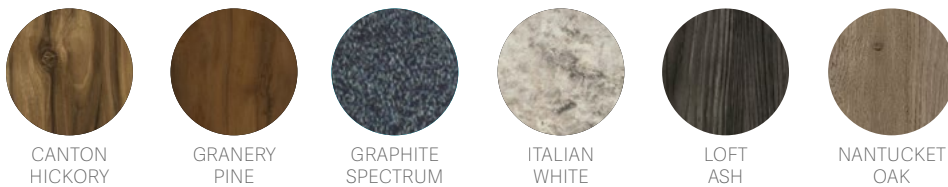

TONIK[®]

Design Guide 2023

STANDARD COLOR PALETTE

PREMIUM COLOR PALETTE

*All Premium colors come with a 10% upcharge and a 6 piece minimum.

JUX™ TOP OPTIONS

CABIN COLORS

CORK FINISH

CORD COLORS

FABRICS

To view our fabric selection, scan this QR code. You will be redirected to our fabrics page with links to all of our partners.