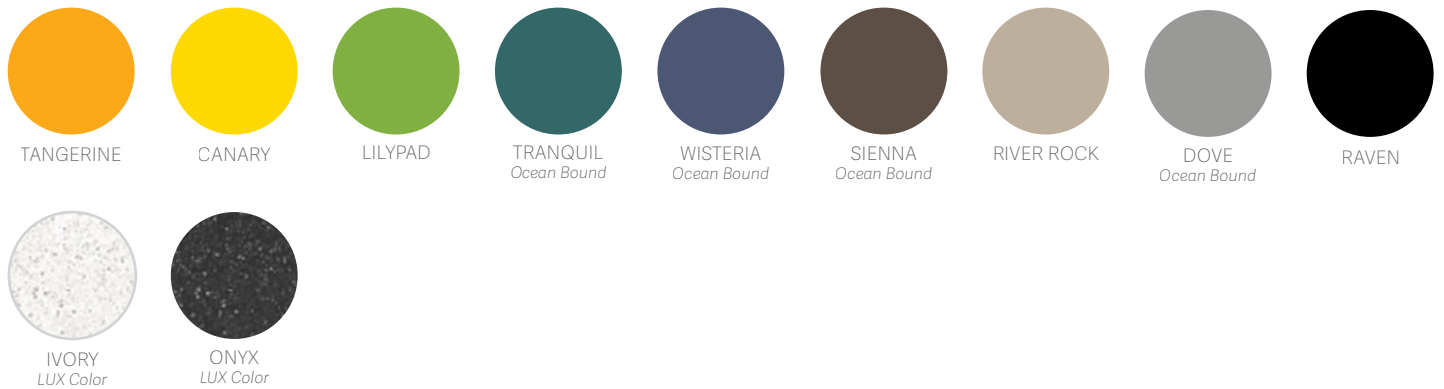

TONIK[®]

Design Guide 2023

STANDARD COLOR PALETTE

PREMIUM COLOR PALETTE

*All Premium colors come with a 10% upcharge and a 6 piece minimum.

JUX™ TOP OPTIONS

CABIN COLORS

CORK FINISH

CORD COLORS

FABRICS

To view our fabric selection, scan this QR code. You will be redirected to our fabrics page with links to all of our partners.