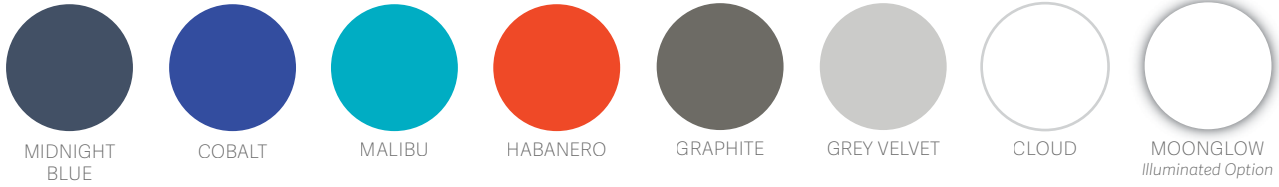

TONIK[®]

Design Guide 2023

STANDARD COLOR PALETTE

PREMIUM COLOR PALETTE

*All Premium colors come with a 10% upcharge and a 6 piece minimum.

JUX™ TOP OPTIONS

CABIN COLORS

CORK FINISH

CORD COLORS

FABRICS

To view our fabric selection, scan this QR code. You will be redirected to our fabrics page with links to all of our partners.