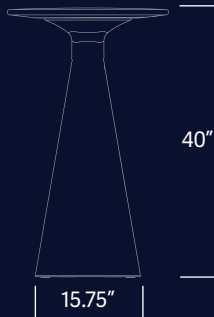

TONIK®

Corded or Rechargeable
Options

ILLUMINATED JUX™ Cocktail Table with Molded Top

designed by
Karim Rashid

tonik

A stretched, continuous shape folded and flared into being, JUX is an elegant interpretation of bar and dining sets. The collection is smooth and sculptural, while always conveying strength and durability for a range of environments. Deceptively simple at first glance, the JUX™ collection contains great complexity.

Model #	Height	Top Width	Base Width	Depth	Weight
JX41	39.8"	24"	15.6"	17"	18 lbs

Material

One-piece, rotationally molded, specially formulated, high-impact polyethylene with ultraviolet light stabilizers (to reduce fading). The commercial-grade polyethylene material is also FDA-approved, making it ideal for restaurants, food courts and entertainment facilities. Chemically resistant to bleach, salt solution and chlorine solution. Premium TruColor™ material is fully compounded for superior color and quality assurance. Enhanced UV resistant formulation suitable for both indoor and outdoor use.

Tonik recommends this product is bolted to the floor.

Lighting

Highly efficient LEDs brilliantly illuminate Tonik furniture. Standard AC power cable or rechargeable batteries (or a combination of both) can power Tonik Illuminated furniture. Choose the option that best fits your space capabilities.

Options

Bolt-down Plates

Environmental Test Standards

GREENGUARD and GREENGUARD Gold Certified by UL Environment. Product certified for low chemical emissions to UL 2818. UL.COM/GG.

Performance Test Standards

Product tested to 500 lbs static load.

Warranty

Product: 5 year limited replacement warranty.
Lighting: 1 year limited replacement warranty.

Maintenance

For routine and regular cleaning maintenance, Tonik recommends the use of Simple Green® or an equivalent cleaning product. For the deep-scrub cleaning of tougher stains, marks and debris, we recommend the use of Clorox® Clean-Up® Cleaner + Bleach or an equivalent cleaning solution.

Color

Moonglow