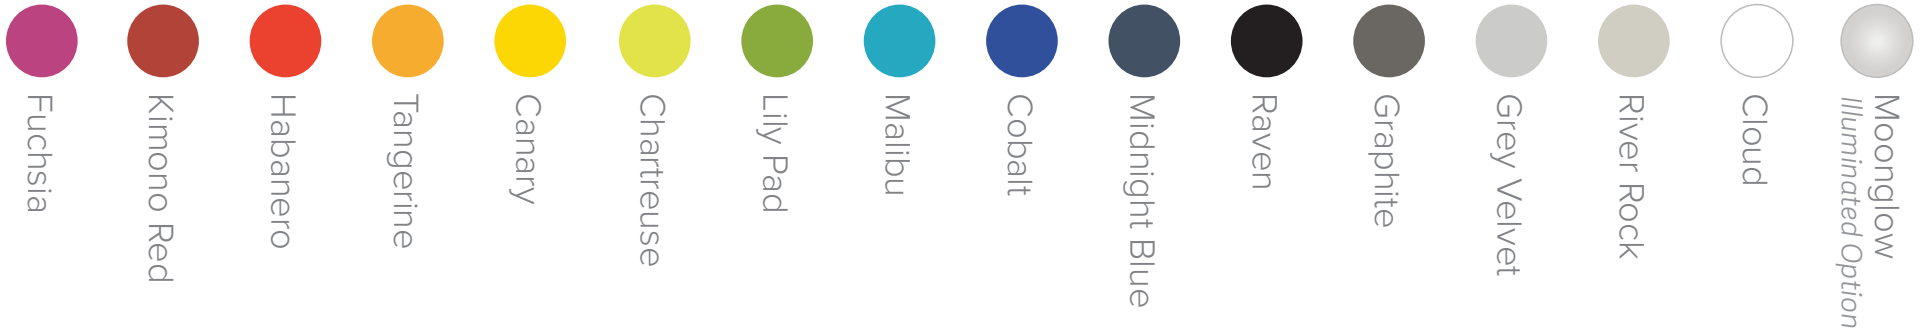

COLOR PALETTE

CORD COLORS

SWIZZLE™ LIGHT BASE COLORS

GOBY™ INSET COLORS

CORKY™ CORK

LUX COLOR PALETTE

TONIK[®]

COLOR KEY

JUX[™] PHENOLIC TOPS

Canton Hickory

Granery Pine

Graphite Spectrum

Italian White

Loft Ash

Nantucket Oak

FABRIC PROVIDERS