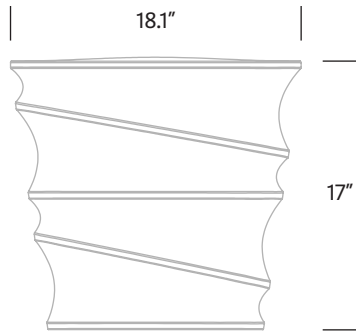

Colors

*Available port for ballasting