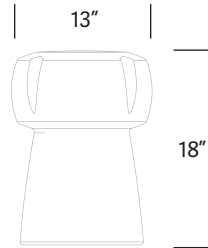

TONIK®

*Available port for ballasting

Model #	Height	Width	Depth	Weight
CK16	18"	13"	11.5"	7 lbs

Material

One-piece, rotationally molded, specially formulated, high-impact polyethylene with ultraviolet light stabilizers (to reduce fading). The commercial-grade polyethylene material is also FDA-approved, making it ideal for restaurants, food courts and entertainment facilities. Chemically resistant to bleach, salt solution and chlorine solution. Premium TruColor™ material is fully compounded for superior color and quality assurance. Enhanced UV resistant formulation suitable for both indoor and outdoor use.