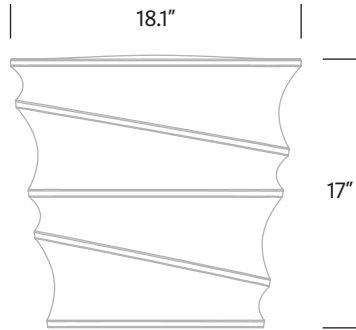

Colors

*Available port for ballasting