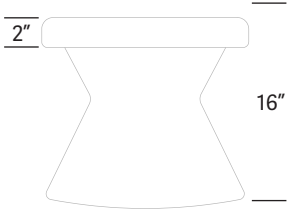

Upholstery

Hundreds of upholstery options in different grades and price points available for cushioned top including COM.

Environmental Test Standards

GREENGUARD and GREENGUARD Gold Certified by UL Environment. Product certified for low chemical emissions to UL 2818. UL.COM/GG.

Performance Test Standards

Product tested to 500 lbs static load.

Warranty

5 year limited replacement warranty.

Maintenance

For routine and regular cleaning maintenance, Tonik recommends the use of Simple Green® or an equivalent cleaning product. For the deep-scrub cleaning of tougher stains, marks and debris, we recommend the use of Clorox® Clean-Up® Cleaner + Bleach or an equivalent cleaning solution.