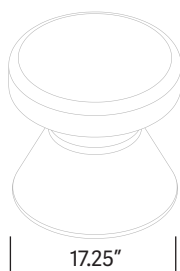

Color

- Fuchsia
- Kimono Red
- Habanero
- Tangerine
- Canary
- Chartreuse
- Lily Pad
- Malibu
- Cobalt
- Midnight Blue
- Raven
- Graphite
- Grey Velvet
- River Rock
- Cloud