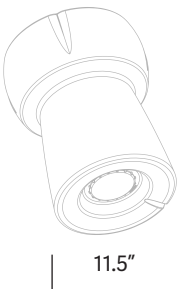

*Available port for ballasting

Model #	Height	Width	Depth	Weight
CK16	18"	13"	11.5"	7 lbs

Material One-piece, rotationally molded, specially formulated, high-impact polyethylene with ultraviolet light stabilizers (to reduce fading). The commercial-grade polyethylene material is also FDA-approved, making it ideal for restaurants, food courts and entertainment facilities. Chemically resistant to bleach, salt solution and chlorine solution. Premium TruColor™ material is fully compounded for superior color and quality assurance. Enhanced UV resistant formulation suitable for both indoor and outdoor use.