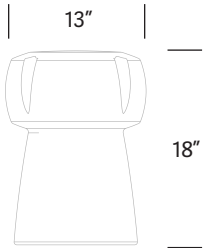

*Available port for ballasting

Model #	Height	Width	Depth	Weight
CK16	18"	13"	11.5"	7 lbs

Material One-piece, rotationally molded, specially formulated, high-impact polyethylene with ultraviolet light stabilizers (to reduce fading). The commercial-grade polyethylene material is also FDA-approved, making it ideal for restaurants, food courts and entertainment facilities. Chemically resistant to bleach, salt solution and chlorine solution. Premium TruColor™ material is fully compounded for superior color and quality assurance. Enhanced UV resistant formulation suitable for both indoor and outdoor use.