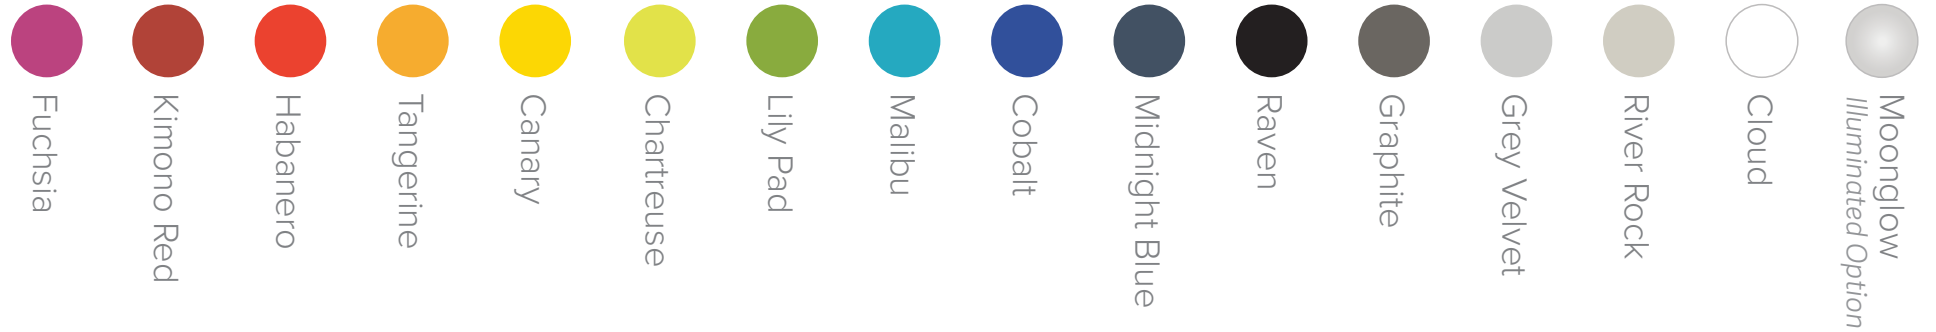

TONIK®

COLOR KEY

COLOR PALETTE

CORD COLORS

SWIZZLE™ LIGHT BASE COLORS

GOBY™ INSET COLORS

CORKY™ CORK

LUX COLOR PALETTE

OCEAN BOUND COLOR PALETTE

COLOR KEY

JUX™ PHENOLIC TOPS

Canton Hickory

Granery Pine

Graphite Spectrum

Italian White

Loft Ash