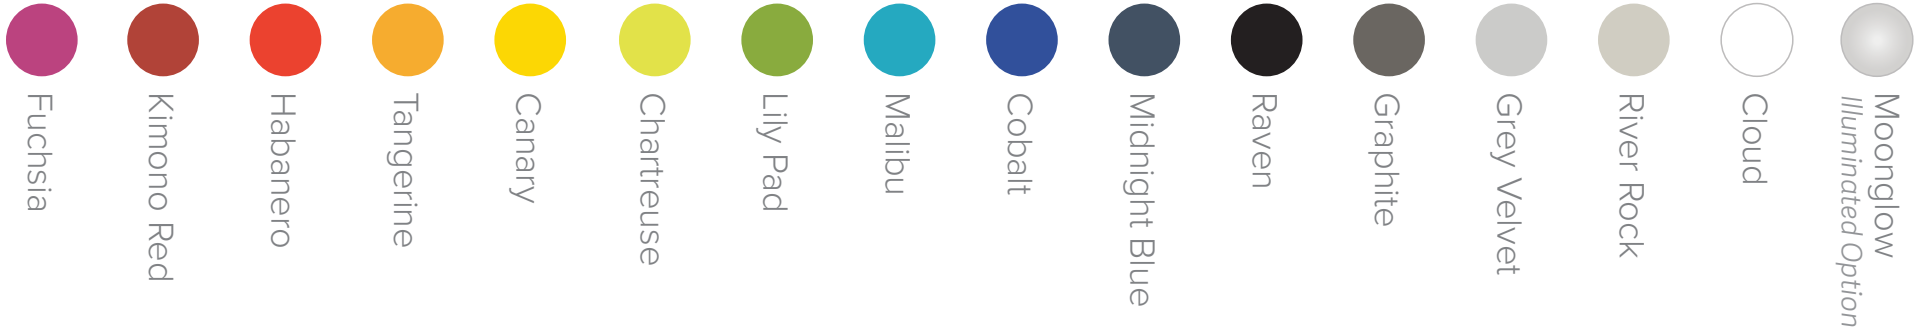

TONIK®

COLOR KEY

COLOR PALETTE

SWIZZLE™ CORD COLORS

SWIZZLE™ LIGHT BASE COLORS

TONIK[®]

COLOR KEY

JUX[™] PHENOLIC TOPS

Canton Hickory

Granery Pine

Graphite Spectrum

Italian White

Loft Ash

Nantucket Oak

CORKY[™] CORK

CORK

LUX COLOR PALETTE

ONYX

IVORY

FABRIC PROVIDERS