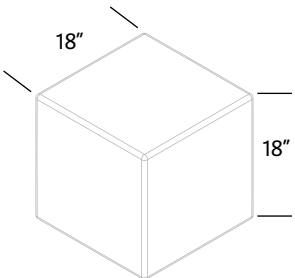

TUMBLER™ Square Seat/Side Table

Tumbler™ is TONIK's versatile duo of rotationally molded furniture that can be used as tables or stools. Available in 18-inch tall rounds and squares, Tumbler™ creates the perfect spot for friends to kick back indoors or outdoors and enjoy the chilled beverage of their choice.

Model #	Height	Width	Depth	Weight
TR16-18SR	18"	18"	18"	12 lbs

Material One-piece, rotationally molded, specially formulated, high-impact polyethylene with ultraviolet light stabilizers (to reduce fading). The commercial-grade polyethylene material is also FDA-approved, making it ideal for restaurants, food courts and entertainment facilities. Chemically resistant to bleach, salt solution and chlorine solution. Premium TruColor™ material is fully compounded for superior color and quality assurance. Enhanced UV resistant formulation suitable for both indoor and outdoor use.