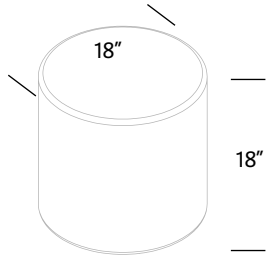

TUMBLER™ Round Seat/Side table

Tumbler™ is TONIK's versatile duo of rotationally molded furniture that can be used as tables or stools. Available in 18-inch tall rounds and squares, Tumbler™ creates the perfect spot for friends to kick back indoors or outdoors and enjoy the chilled beverage of their choice.

Model #	Height	Width	Depth	Weight
TR16-18RD	18"	18"	18"	9 lbs

Material One-piece, rotationally molded, specially formulated, high-impact polyethylene with ultraviolet light stabilizers (to reduce fading). The commercial-grade polyethylene material is also FDA-approved, making it ideal for restaurants, food courts and entertainment facilities. Chemically resistant to bleach, salt solution and chlorine solution. Premium TruColor™ material is fully compounded for superior color and quality assurance. Enhanced UV resistant formulation suitable for both indoor and outdoor use.