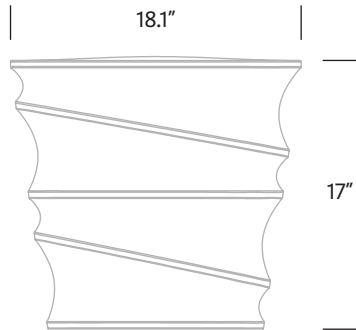

Colors

Item has a Ballast Port

Corded or Rechargeable Options