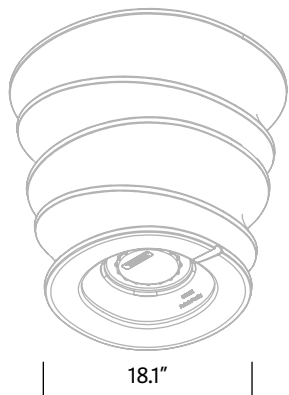

Colors

Item has a Ballast Port

Corded or Rechargeable Options