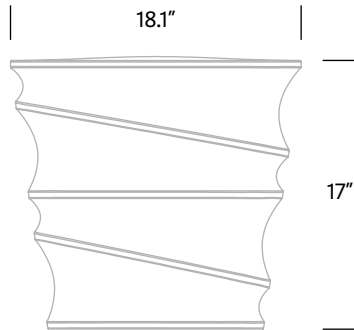

Colors

Item has a Ballast Port

Corded or Rechargeable Options