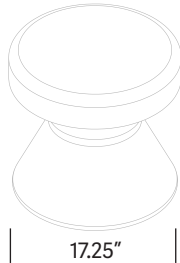

Model #	Height	Width	Depth	Weight
JR16-16	16"	17.25"	18"	8 lbs

Material

Cushion - 2.75" thick foam top is attached to body with tamper-resistant hardware, including stainless steel screws and T-nuts for outdoors and zinc for indoors. Top is supported by marine grade plywood and can be upholstered in our collection of Stinson indoor/Sunbrella outdoor fabrics or COM. Cushion available without handle strap (strap comes standard).