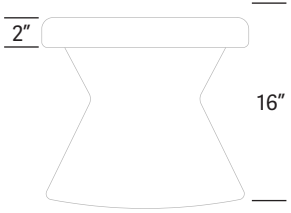

Model #	Height	Width	Depth	Weight
JR16-16	16"	17.25"	18"	8 lbs

Material

Cushion - 2.75" thick foam top is attached to body with tamper-resistant hardware, including stainless steel screws and T-nuts for outdoors and zinc for indoors. Top is supported by marine grade plywood and can be upholstered in our collection of Stinson indoor/Sunbrella outdoor fabrics or COM. Cushion available without handle strap (strap comes standard).