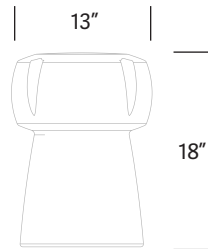

TONIK®

Model #	Height	Width	Depth	Weight
CK16	18"	13"	11.5"	7 lbs

Material

One-piece, rotationally molded, specially formulated, high-impact polyethylene with ultraviolet light stabilizers (to reduce fading). The commercial-grade polyethylene material is also FDA-approved, making it ideal for restaurants, food courts and entertainment facilities. Chemically resistant to bleach, salt solution and chlorine solution. Premium TruColor™ material is fully compounded for superior color and quality assurance. Enhanced UV resistant formulation suitable for both indoor and outdoor use.