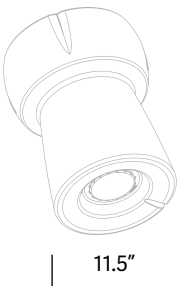

Model #	Height	Width	Depth	Weight
CK16	18"	13"	11.5"	7 lbs

**Material** One-piece, rotationally molded, specially formulated, high-impact polyethylene with ultraviolet light stabilizers (to reduce fading). The commercial-grade polyethylene material is also FDA-approved, making it ideal for restaurants, food courts and entertainment facilities. Chemically resistant to bleach, salt solution and chlorine solution. Premium TruColor™ material is fully compounded for superior color and quality assurance. Enhanced UV resistant formulation suitable for both indoor and outdoor use.