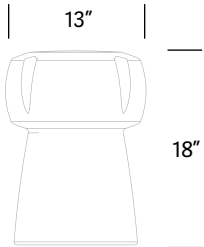

Model #	Height	Width	Depth	Weight
CK16	18"	13"	11.5"	7 lbs

**Material** One-piece, rotationally molded, specially formulated, high-impact polyethylene with ultraviolet light stabilizers (to reduce fading). The commercial-grade polyethylene material is also FDA-approved, making it ideal for restaurants, food courts and entertainment facilities. Chemically resistant to bleach, salt solution and chlorine solution. Premium TruColor™ material is fully compounded for superior color and quality assurance. Enhanced UV resistant formulation suitable for both indoor and outdoor use.