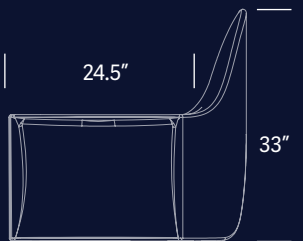

TONIK®

Corded or Rechargeable Options

ILLUMINATED RIPTIDE™ Chair

designed by
Karim Rashid

Riptide™ is a modular seating system with three primary shapes that make endless configurations. It's made especially for hospitality and other commercial environments but fits in just as well in cocktail lounges, outdoor recreational areas and any space where you might find old friends hanging out together or new friends making connections.

Model #	Height	Width	Seat Depth	Weight
RT11	33"	41.75"	24.5"	36 lbs

Material

One-piece, rotationally molded, specially formulated, high-impact polyethylene with ultraviolet light stabilizers (to reduce fading). The commercial-grade polyethylene material is also FDA-approved, making it ideal for restaurants, food courts and entertainment facilities. Chemically resistant to bleach, salt solution and chlorine solution. Premium TruColor™ material is fully compounded for superior color and quality assurance. Enhanced UV resistant formulation suitable for both indoor and outdoor use.

Lighting

Highly efficient LEDs brilliantly illuminate Tonik furniture. Standard AC power cable or rechargeable batteries (or a combination of both) can power Tonik Illuminated furniture. Choose the option that best fits your space capabilities.

Options

Ganging plates / Anchor Kit / USB port

Environmental Test Standards

GREENGUARD and GREENGUARD Gold Certified by UL Environment. Product certified for low chemical emissions to UL 2818. UL.COM/GG.

Performance Test Standards

Product tested to 500 lbs static load.

Assembly

None Required

Warranty

Product: 5 year limited replacement warranty.
Lighting: 1 year limited replacement warranty.

Maintenance

For routine and regular cleaning maintenance, Tonik recommends the use of Simple Green® or an equivalent cleaning product. For the deep-scrub cleaning of tougher stains, marks and debris, we recommend the use of Clorox® Clean-Up® Cleaner + Bleach or an equivalent cleaning solution.

Color