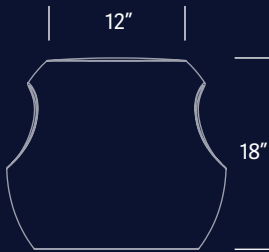

TONIK®

Rechargeable Only

ILLUMINATED KANGA™ Stool & Side Table

designed by
Karim Rashid

Kanga™ is a quirky piece of multi-functional furniture with a tilted design and spherical form that gives it a dynamic sense of motion. It can be used as a stool or side table and features a flat top, plus an open “pass-through” from one side to the other that makes it perfect for taking a seat or sharing a cocktail.

Model #	Height	Width	Depth	Weight
KG16	18"	21"	22.5"	13 lbs

Material

One-piece, rotationally molded, specially formulated, high-impact polyethylene with ultraviolet light stabilizers (to reduce fading). The commercial-grade polyethylene material is also FDA-approved, making it ideal for restaurants, food courts and entertainment facilities. Chemically resistant to bleach, salt solution and chlorine solution. Premium TruColor™ material is fully compounded for superior color and quality assurance. Enhanced UV resistant formulation suitable for both indoor and outdoor use.

Lighting

Highly efficient LEDs brilliantly illuminate Tonik furniture. Standard AC power cable or rechargeable batteries (or a combination of both) can power Tonik Illuminated furniture. Choose the option that best fits your space capabilities.

Environmental Test Standards

GREENGUARD and GREENGUARD Gold Certified by UL Environment. Product certified for low chemical emissions to UL 2818. UL.COM/GG.

Performance Test Standards

Product tested to 500 lbs static load.

Assembly

None Required

Warranty

Product: 5 year limited replacement warranty.
Lighting: 1 year limited replacement warranty.

Maintenance

For routine and regular cleaning maintenance, Tonik recommends the use of Simple Green® or an equivalent cleaning product. For the deep-scrub cleaning of tougher stains, marks and debris, we recommend the use of Clorox® Clean-Up® Cleaner + Bleach or an equivalent cleaning solution.

Color

Moonglow