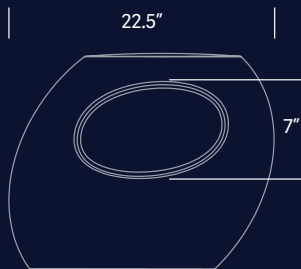

TONIK®

Rechargeable Only

ILLUMINATED KANGA™ Stool & Side Table

designed by
Karim Rashid

Kanga™ is a quirky piece of multi-functional furniture with a tilted design and spherical form that gives it a dynamic sense of motion. It can be used as a stool or side table and features a flat top, plus an open “pass-through” from one side to the other that makes it perfect for taking a seat or sharing a cocktail.

Model #	Height	Width	Depth	Weight
KG16	18"	21"	22.5"	13 lbs

Material

One-piece, rotationally molded, specially formulated, high-impact polyethylene with ultraviolet light stabilizers (to reduce fading). The commercial-grade polyethylene material is also FDA-approved, making it ideal for restaurants, food courts and entertainment facilities. Chemically resistant to bleach, salt solution and chlorine solution. Premium TruColor™ material is fully compounded for superior color and quality assurance. Enhanced UV resistant formulation suitable for both indoor and outdoor use.

Lighting

Highly efficient LEDs brilliantly illuminate Tonik furniture. Standard AC power cable or rechargeable batteries (or a combination of both) can power Tonik Illuminated furniture. Choose the option that best fits your space capabilities.

Environmental Test Standards

GREENGUARD and GREENGUARD Gold Certified by UL Environment. Product certified for low chemical emissions to UL 2818. UL.COM/GG.

Performance Test Standards

Product tested to 500 lbs static load.

Assembly

None Required

Warranty

Product: 5 year limited replacement warranty.
Lighting: 1 year limited replacement warranty.

Maintenance

For routine and regular cleaning maintenance, Tonik recommends the use of Simple Green® or an equivalent cleaning product. For the deep-scrub cleaning of tougher stains, marks and debris, we recommend the use of Clorox® Clean-Up® Cleaner + Bleach or an equivalent cleaning solution.

Color

Moonglow