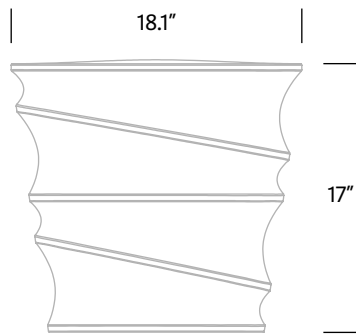

# SWIZZLE™ Stool

Swizzle™ is twisted, in a good way. Full of motion, the collection embodies both movement and perfect balance. Its easy-to-grip ridges make it a breeze to carry and puts a new spin on seating.

Model #	Height	Width	Base	Weight
SW16	17"	18.1"	13.5"	11 lbs