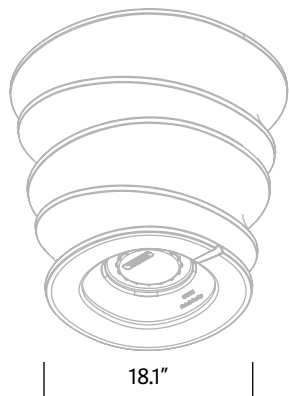

# SWIZZLE™ Stool

Swizzle™ is twisted, in a good way. Full of motion, the collection embodies both movement and perfect balance. Its easy-to-grip ridges make it a breeze to carry and puts a new spin on seating.

Model #	Height	Width	Base	Weight
SW16	17"	18.1"	13.5"	11 lbs