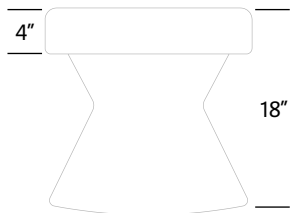

TONIK®

Model #	Height	Width	Depth	Weight	COM
JR16	18"	17.25"	18"	9 lbs	1.2 yds

## Material

**Cushion** - 2.75" thick foam top is attached to body with tamper-resistant hardware, including stainless steel screws and T-nuts for outdoors and zinc for indoors. Top is supported by marine grade plywood and can be upholstered in our collection of Stinson indoor/Sunbrella outdoor fabrics or COM. Cushion available without handle strap (strap comes standard).