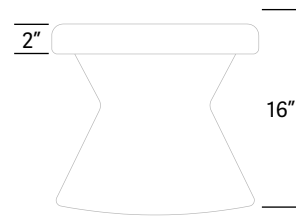

Model #	Height	Width	Depth	Weight	COM
JR16-16	16"	17.25"	18"	8 lbs	1 yd

## Material

**Cushion** - 2.75" thick foam top is attached to body with tamper-resistant hardware, including stainless steel screws and T-nuts for outdoors and zinc for indoors. Top is supported by marine grade plywood and can be upholstered in our collection of Stinson indoor/Sunbrella outdoor fabrics or COM. Cushion available without handle strap (strap comes standard).