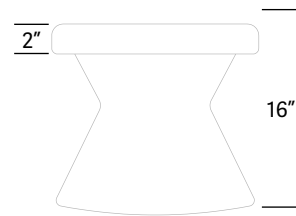

Model #	Height	Width	Depth	Weight	COM
JR16-16	16"	17.25"	18"	8 lbs	1 yd

Material

Cushion - 2.75" thick foam top is attached to body with tamper-resistant hardware, including stainless steel screws and T-nuts for outdoors and zinc for indoors. Top is supported by marine grade plywood and can be upholstered in our collection of Stinson indoor/Sunbrella outdoor fabrics or COM. Cushion available without handle strap (strap comes standard).