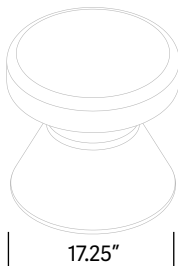

Model #	Height	Width	Depth	Weight	COM
JR16-16	16"	17.25"	18"	8 lbs	1 yd

Material

Cushion - 2.75" thick foam top is attached to body with tamper-resistant hardware, including stainless steel screws and T-nuts for outdoors and zinc for indoors. Top is supported by marine grade plywood and can be upholstered in our collection of Stinson indoor/Sunbrella outdoor fabrics or COM. Cushion available without handle strap (strap comes standard).