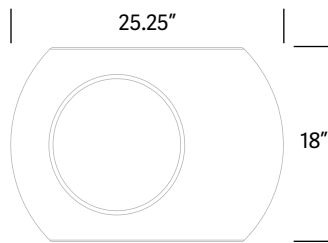

DIMPLE™ Planter/Stool

Dimple™ is a multi-use marvel. Flipped on one side, it is a coffee table or stool, flipped to another it becomes the perfect planter. Its tubular “dimples” on the side invite you to link them one to another, creating a connected row of multi-functional pods.

TONIK®

Model #	Height	Width	Depth	Weight	COM
DP17	18"	24.25"	14.75"	17 lbs	0.6 yd

Material

One-piece, rotationally molded, specially formulated, high-impact polyethylene with ultraviolet light stabilizers (to reduce fading). The commercial-grade polyethylene material is also FDA-approved, making it ideal for restaurants, food courts and entertainment facilities. Chemically resistant to bleach, salt solution and chlorine solution. Premium TruColor™ material is fully compounded for superior color and quality assurance. Enhanced UV resistant formulation suitable for both indoor and outdoor use.