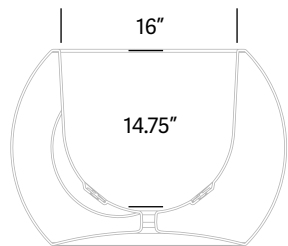

DIMPLE™ Planter/Stool

Dimple™ is a multi-use marvel. Flipped on one side, it is a coffee table or stool, flipped to another it becomes the perfect planter. Its tubular “dimples” on the side invite you to link them one to another, creating a connected row of multi-functional pods.

TONIK®

Model #	Height	Width	Depth	Weight	COM
DP17	18"	24.25"	14.75"	17 lbs	0.6 yd

Material

One-piece, rotationally molded, specially formulated, high-impact polyethylene with ultraviolet light stabilizers (to reduce fading). The commercial-grade polyethylene material is also FDA-approved, making it ideal for restaurants, food courts and entertainment facilities. Chemically resistant to bleach, salt solution and chlorine solution. Premium TruColor™ material is fully compounded for superior color and quality assurance. Enhanced UV resistant formulation suitable for both indoor and outdoor use.