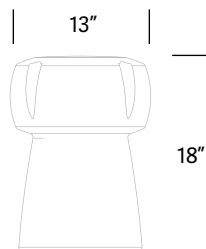

TONIK®

Model #	Height	Width	Depth	Weight
CK16	18"	13"	11.5"	7 lbs

Material

One-piece, rotationally molded, specially formulated, high-impact polyethylene with ultraviolet light stabilizers (to reduce fading). The commercial-grade polyethylene material is also FDA-approved, making it ideal for restaurants, food courts and entertainment facilities. Chemically resistant to bleach, salt solution and chlorine solution. Premium TruColor™ material is fully compounded for superior color and quality assurance. Enhanced UV resistant formulation suitable for both indoor and outdoor use.