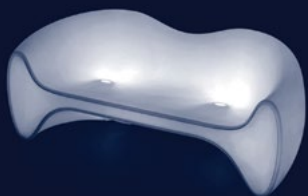

ILLUMINATED GOBY™ Love Seat

Embodying organic simplicity, Goby™ is modular lounge seating with a curvaceous signature shape. Its sensual form is an interplay of concavity and convexity, bringing optimal comfort and a revitalizing pop of color to any space.

Model #	Height	Seat Height	Width	Depth	Weight	COM Seat Pad	COM Full Cushion
G20	29.5"	15.8"	75.5"	31.375"	72 lbs	1.2 yds	5 yds

Material

One-piece, rotationally molded, specially formulated, high-impact polyethylene with ultraviolet light stabilizers (to reduce fading). The commercial-grade polyethylene material is also FDA-approved, making it ideal for restaurants, food courts and entertainment facilities. Chemically resistant to bleach, salt solution and chlorine solution. Premium TruColor™ material is fully compounded for superior color and quality assurance. Enhanced UV resistant formulation suitable for both indoor and outdoor use.

Color

Moonglow

TONIK®

75.5"

31.375"

29.5"

Corded or Rechargeable
Options