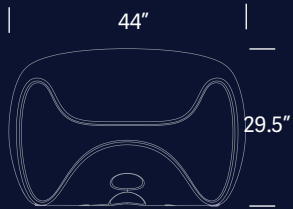

ILLUMINATED GOBY™ Lounge Chair

Embodying organic simplicity, Goby™ is modular lounge seating with a curvaceous signature shape. Its sensual form is an interplay of concavity and convexity, bringing optimal comfort and a revitalizing pop of color to any space.

TONIK®

Model #	Height	Seat Height	Width	Depth	Weight	COM Seat Pad	COM Full Cushion
G10	29.5"	15.8"	44"	31.375"	38 lbs	0.6 yd	3.5 yds

- **Material** One-piece, rotationally molded, specially formulated, high-impact polyethylene with ultraviolet light stabilizers (to reduce fading). The commercial-grade polyethylene material is also FDA-approved, making it ideal for restaurants, food courts and entertainment facilities. Chemically resistant to bleach, salt solution and chlorine solution. Premium TruColor™ material is fully compounded for superior color and quality assurance. Enhanced UV resistant formulation suitable for both indoor and outdoor use.
- **Lighting** Highly efficient LEDs brilliantly illuminate Tonik furniture. Standard AC power cable or rechargeable batteries (or a combination of both) can power Tonik Illuminated furniture. Choose the option that best fits your space capabilities.
- **Options** Cushions / COM Upholstery Available / Bolt-down plates
- **Upholstery** Hundreds of upholstery options in different grades and price points available for cushioned top.
- **Environmental Test Standards** GREENGUARD and GREENGUARD Gold Certified by UL Environment. Product certified for low chemical emissions to UL 2818. UL.COM/GG.
- **Performance Test Standards** Product tested to 500 lbs static load.
- **Assembly** None Required
- **Warranty** Product: 5 year limited replacement warranty.
  Lighting: 1 year limited replacement warranty.
- **Maintenance** For routine and regular cleaning maintenance, Tonik recommends the use of Simple Green® or an equivalent cleaning product. For the deep-scrub cleaning of tougher stains, marks and debris, we recommend the use of Clorox® Clean-Up® Cleaner + Bleach or an equivalent cleaning solution.
- **Color** Moonglow

Corded or Rechargeable Options