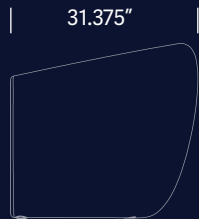

ILLUMINATED GOBY™ Lounge Chair

Embodying organic simplicity, Goby™ is modular lounge seating with a curvaceous signature shape. Its sensual form is an interplay of concavity and convexity, bringing optimal comfort and a revitalizing pop of color to any space.

TONIK®

Model #	Height	Seat Height	Width	Depth	Weight	COM Seat Pad	COM Full Cushion
G10	29.5"	15.8"	44"	31.375"	38 lbs	1.25 yd	3.5 yds

Material

One-piece, rotationally molded, specially formulated, high-impact polyethylene with ultraviolet light stabilizers (to reduce fading). The commercial-grade polyethylene material is also FDA-approved, making it ideal for restaurants, food courts and entertainment facilities. Chemically resistant to bleach, salt solution and chlorine solution. Premium TruColor™ material is fully compounded for superior color and quality assurance. Enhanced UV resistant formulation suitable for both indoor and outdoor use.