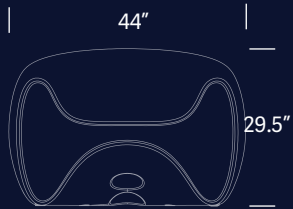

ILLUMINATED GOBY™ Lounge Chair

Embodying organic simplicity, Goby™ is modular lounge seating with a curvaceous signature shape. Its sensual form is an interplay of concavity and convexity, bringing optimal comfort and a revitalizing pop of color to any space.

TONIK®

Model #	Height	Seat Height	Width	Depth	Weight	COM Seat Pad	COM Full Cushion
G10	29.5"	15.8"	44"	31.375"	38 lbs	1.25 yd	3.5 yds

Material

One-piece, rotationally molded, specially formulated, high-impact polyethylene with ultraviolet light stabilizers (to reduce fading). The commercial-grade polyethylene material is also FDA-approved, making it ideal for restaurants, food courts and entertainment facilities. Chemically resistant to bleach, salt solution and chlorine solution. Premium TruColor™ material is fully compounded for superior color and quality assurance. Enhanced UV resistant formulation suitable for both indoor and outdoor use.