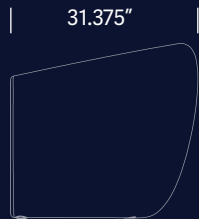

ILLUMINATED GOBY™ Lounge Chair

Embodying organic simplicity, Goby™ is modular lounge seating with a curvaceous signature shape. Its sensual form is an interplay of concavity and convexity, bringing optimal comfort and a revitalizing pop of color to any space.

TONIK®

Model #	Height	Seat Height	Width	Depth	Weight	COM Seat Pad	COM Full Cushion
G10	29.5"	15.8"	44"	31.375"	38 lbs	0.6 yd	3.5 yds

- **Material** One-piece, rotationally molded, specially formulated, high-impact polyethylene with ultraviolet light stabilizers (to reduce fading). The commercial-grade polyethylene material is also FDA-approved, making it ideal for restaurants, food courts and entertainment facilities. Chemically resistant to bleach, salt solution and chlorine solution. Premium TruColor™ material is fully compounded for superior color and quality assurance. Enhanced UV resistant formulation suitable for both indoor and outdoor use.
- **Lighting** Highly efficient LEDs brilliantly illuminate Tonik furniture. Standard AC power cable or rechargeable batteries (or a combination of both) can power Tonik Illuminated furniture. Choose the option that best fits your space capabilities.
- **Options** Cushions / COM Upholstery Available / Bolt-down plates
- **Upholstery** Hundreds of upholstery options in different grades and price points available for cushioned top.
- **Environmental Test Standards** GREENGUARD and GREENGUARD Gold Certified by UL Environment. Product certified for low chemical emissions to UL 2818. UL.COM/GG.
- **Performance Test Standards** Product tested to 500 lbs static load.
- **Assembly** None Required
- **Warranty** Product: 5 year limited replacement warranty.
  Lighting: 1 year limited replacement warranty.
- **Maintenance** For routine and regular cleaning maintenance, Tonik recommends the use of Simple Green® or an equivalent cleaning product. For the deep-scrub cleaning of tougher stains, marks and debris, we recommend the use of Clorox® Clean-Up® Cleaner + Bleach or an equivalent cleaning solution.
- **Color** Moonglow

Due to differences in monitors, printers and materials, actual product colors may vary. Color chips are available for more accurate depiction of color.