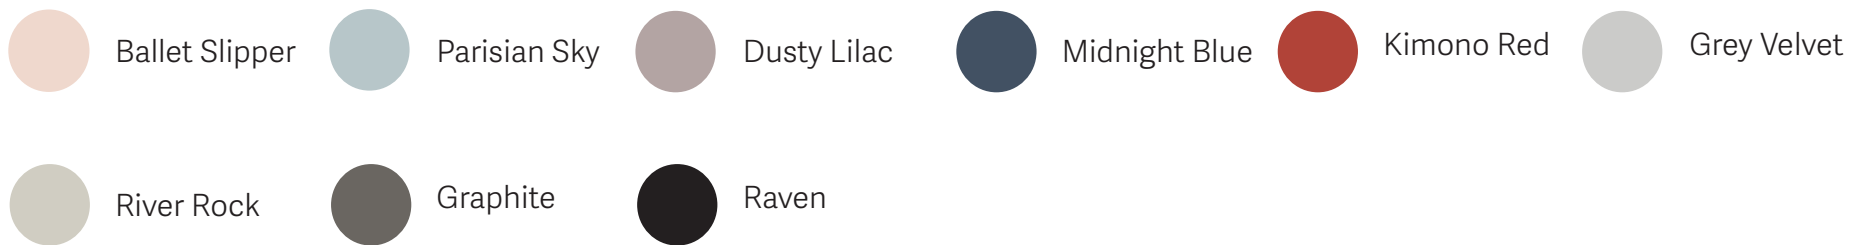

TONIK[®]

COLOR KEY

POP COLOR PALETTE

BLISS COLOR PALETTE

TONIK[®]

COLOR KEY

SWIZZLE™ CORD COLORS

SWIZZLE™ BASE COLORS

JUX™ PHENOLIC TOPS

Canton Hickory

Granery Pine

Graphite Spectrum

Italian White

Loft Ash

Nantucket Oak

CORKY™ CORK

CORK

LUX COLOR PALETTE

ONYX

IVORY

FABRIC PROVIDERS