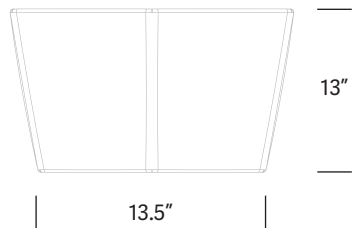

GEMZ™ Small

This multi-function marvel allows you to flip the product on one side and use it as a stool. Flip it on its other side and you have a table. It's an ideal kids seating solution with a fun shape that's ready to be configured to your space.

Model #	Height	Top Width	Base Width	Weight
GM16-LG	13"	20"	13.5"	9 lbs

Material

One-piece, rotationally molded, specially formulated, high-impact polyethylene with ultraviolet light stabilizers (to reduce fading). The commercial-grade polyethylene material is also FDA-approved, making it ideal for restaurants, food courts and entertainment facilities. Chemically resistant to bleach, salt solution and chlorine solution. Premium TruColor™ material is fully compounded for superior color and quality assurance. Enhanced UV resistant formulation suitable for both indoor and outdoor use.

Environmental Test Standards

GREENGUARD and GREENGUARD Gold Certified by UL Environment. Product certified for low chemical emissions to UL 2818. UL.COM/GG.

Performance Test Standards

Product tested to 500 lbs static load.

Assembly

None Required

Warranty

5 year limited replacement warranty.

Maintenance

For routine and regular cleaning maintenance, Tonik recommends the use of Simple Green® or an equivalent cleaning product. For the deep-scrub cleaning of tougher stains, marks and debris, we recommend the use of Clorox® Clean-Up® Cleaner + Bleach or an equivalent cleaning solution.

Color

POP COLOR PALETTE

BLISS COLOR PALETTE