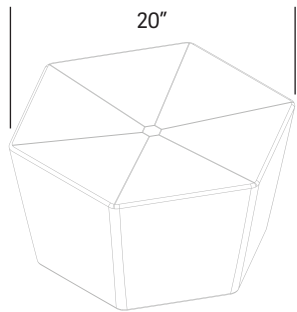

GEMZ™ Small

This multi-function marvel allows you to flip the product on one side and use it as a stool. Flip it on its other side and you have a table. It's an ideal kids seating solution with a fun shape that's ready to be configured to your space.

Model #	Height	Top Width	Base Width	Weight
GM16-LG	13"	20"	13.5"	9 lbs

Material

One-piece, rotationally molded, specially formulated, high-impact polyethylene with ultraviolet light stabilizers (to reduce fading). The commercial-grade polyethylene material is also FDA-approved, making it ideal for restaurants, food courts and entertainment facilities. Chemically resistant to bleach, salt solution and chlorine solution. Premium TruColor™ material is fully compounded for superior color and quality assurance. Enhanced UV resistant formulation suitable for both indoor and outdoor use.

Environmental Test Standards

GREENGUARD and GREENGUARD Gold Certified by UL Environment. Product certified for low chemical emissions to UL 2818. UL.COM/GG.

Performance Test Standards

Product tested to 500 lbs static load.

Assembly

None Required

Warranty

5 year limited replacement warranty.

Maintenance

For routine and regular cleaning maintenance, Tonik recommends the use of Simple Green® or an equivalent cleaning product. For the deep-scrub cleaning of tougher stains, marks and debris, we recommend the use of Clorox® Clean-Up® Cleaner + Bleach or an equivalent cleaning solution.

Color

POP COLOR PALETTE

BLISS COLOR PALETTE