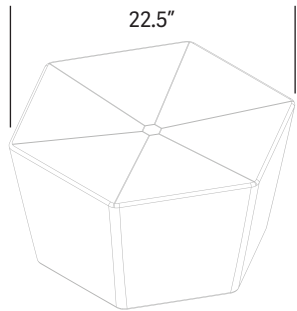

TONIK

GEMZ™ Large

This multi-function marvel allows you to flip the product on one side and use it as a stool. Flip it on its other side and you have a table. It's an ideal kids seating solution with a fun shape that's ready to be configured to your space.

Model #	Height	Top Width	Base Width	Weight
GM16-LG	13"	22.5"	18"	11 lbs

Material

One-piece, rotationally molded, specially formulated, high-impact polyethylene with ultraviolet light stabilizers (to reduce fading). The commercial-grade polyethylene material is also FDA-approved, making it ideal for restaurants, food courts and entertainment facilities. Chemically resistant to bleach, salt solution and chlorine solution. Premium TruColor™ material is fully compounded for superior color and quality assurance. Enhanced UV resistant formulation suitable for both indoor and outdoor use.