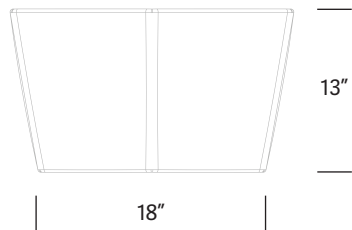

TONIK

GEMZ™ Large

This multi-function marvel allows you to flip the product on one side and use it as a stool. Flip it on its other side and you have a table. It's an ideal kids seating solution with a fun shape that's ready to be configured to your space.

Model #	Height	Top Width	Base Width	Weight
GM16-LG	13"	22.5"	18"	11 lbs

Material

One-piece, rotationally molded, specially formulated, high-impact polyethylene with ultraviolet light stabilizers (to reduce fading). The commercial-grade polyethylene material is also FDA-approved, making it ideal for restaurants, food courts and entertainment facilities. Chemically resistant to bleach, salt solution and chlorine solution. Premium TruColor™ material is fully compounded for superior color and quality assurance. Enhanced UV resistant formulation suitable for both indoor and outdoor use.