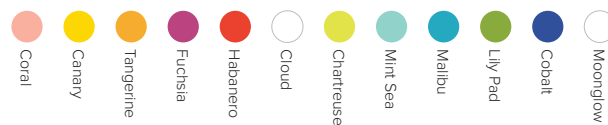

Model #	Weight
CK16	7 lbs

Material

One-piece, rotationally molded, specially formulated, high-impact polyethylene with ultraviolet light stabilizers (to reduce fading). The commercial-grade polyethylene material is also FDA-approved, making it ideal for restaurants, food courts and entertainment facilities. Chemically resistant to bleach, salt solution and chlorine solution. Premium TruColor™ material is fully compounded for superior color and quality assurance. Enhanced UV resistant formulation suitable for both indoor and outdoor use.

Options

Cork texture and Illuminated Version (Moonglow only)

Environmental Test Standards

GREENGUARD and GREENGUARD Gold Certified by UL Environment. Product certified for low chemical emissions to UL 2818. UL.COM/GG.

**Available port for ballasting*

Color

POP COLOR PALETTE

BLISS COLOR PALETTE