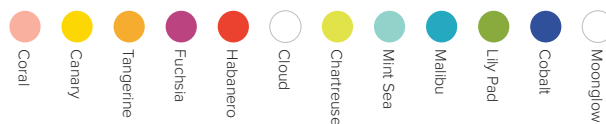

Specifications

Material

One-piece, rotationally molded, specially formulated, high-impact polyethylene with ultraviolet light stabilizers (to reduce fading). The commercial-grade polyethylene material is also FDA-approved, making it ideal for restaurants, food courts and entertainment facilities. Chemically resistant to bleach, salt solution and chlorine solution. Premium TruColor™ material is fully compounded for superior color and quality assurance. Enhanced UV resistant formulation suitable for both indoor and outdoor use.

Options

Cork texture and Illuminated Version (Moonglow only)

Environmental Test Standards

GREENGUARD and GREENGUARD Gold Certified by UL Environment. Product certified for low chemical emissions to UL 2818. UL.COM/GG.

**Available port for ballasting*

Color

POP COLOR PALETTE

BLISS COLOR PALETTE