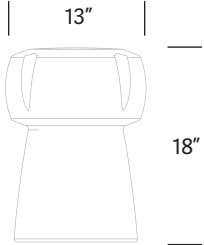

Model #	Height	Width	Depth	Weight
CK16	18"	13"	11.5"	7 lbs

Material One-piece, rotationally molded, specially formulated, high-impact polyethylene with ultraviolet light stabilizers (to reduce fading). The commercial-grade polyethylene material is also FDA-approved, making it ideal for restaurants, food courts and entertainment facilities. Chemically resistant to bleach, salt solution and chlorine solution. Premium TruColor™ material is fully compounded for superior color and quality assurance. Enhanced UV resistant formulation suitable for both indoor and outdoor use.