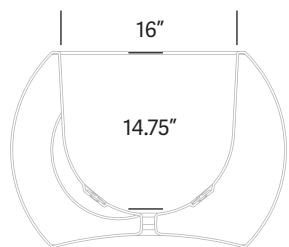

TONIK

DIMPLE™ Planter/Stool

tonik
designed by Karim Rashid

Dimple is a multi-use marvel. Flipped on one side, it is a coffee table or stool, flipped to another it becomes the perfect planter. Its titular “dimples” on the side invite you to link them one to another, creating a connected row of multi-functional pods.

Model #	Height	Width	Depth	Weight
DP17	18"	24.25"	14.75"	17 lbs

Material

One-piece, rotationally molded, specially formulated, high-impact polyethylene with ultraviolet light stabilizers (to reduce fading). The commercial-grade polyethylene material is also FDA-approved, making it ideal for restaurants, food courts and entertainment facilities. Chemically resistant to bleach, salt solution and chlorine solution. Premium TruColor™ material is fully compounded for superior color and quality assurance. Enhanced UV resistant formulation suitable for both indoor and outdoor use.

Upholstery

Hundreds of upholstery options in different grades and price points available for cushioned top.

Environmental Test Standards

GREENGUARD and GREENGUARD Gold Certified by UL Environment. Product certified for low chemical emissions to UL 2818. UL.COM/GG.

Performance Test Standards

Product tested to 500 lbs static load.

Assembly

None Required

Warranty

5 year limited replacement warranty.

Maintenance

For routine and regular cleaning maintenance, Tonik recommends the use of Simple Green® or an equivalent cleaning product. For the deep-scrub cleaning of tougher stains, marks and debris, we recommend the use of Clorox® Clean-Up® Cleaner + Bleach or an equivalent cleaning solution.

POP COLOR PALETTE

BLISS COLOR PALETTE