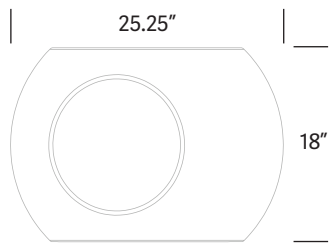

TONIK

DIMPLE™ Planter/Stool

tonik
designed by Karim Rashid

Dimple is a multi-use marvel. Flipped on one side, it is a coffee table or stool, flipped to another it becomes the perfect planter. Its titular “dimples” on the side invite you to link them one to another, creating a connected row of multi-functional pods.

Model #	Height	Width	Depth	Weight
DP17	18"	24.25"	14.75"	17 lbs

Material

One-piece, rotationally molded, specially formulated, high-impact polyethylene with ultraviolet light stabilizers (to reduce fading). The commercial-grade polyethylene material is also FDA-approved, making it ideal for restaurants, food courts and entertainment facilities. Chemically resistant to bleach, salt solution and chlorine solution. Premium TruColor™ material is fully compounded for superior color and quality assurance. Enhanced UV resistant formulation suitable for both indoor and outdoor use.

Upholstery

Hundreds of upholstery options in different grades and price points available for cushioned top.

Environmental Test Standards

GREENGUARD and GREENGUARD Gold Certified by UL Environment. Product certified for low chemical emissions to UL 2818. UL.COM/GG.

Performance Test Standards

Product tested to 500 lbs static load.

Assembly

None Required

Warranty

5 year limited replacement warranty.

Maintenance

For routine and regular cleaning maintenance, Tonik recommends the use of Simple Green® or an equivalent cleaning product. For the deep-scrub cleaning of tougher stains, marks and debris, we recommend the use of Clorox® Clean-Up® Cleaner + Bleach or an equivalent cleaning solution.

POP COLOR PALETTE

BLISS COLOR PALETTE